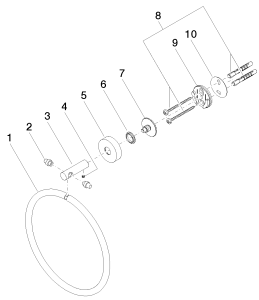

Sink - Lissé

Towel ring round - polished chrome

Article number: 83 200 979-00

- Width 7-1/4"
- Flange diameter 1-5/8"
- 2-1/8" Projection

polished chrome

### Dimensional drawing

All dimensions in mm / inch = mm x 0,0394

Sink - Lissé

Towel ring round - polished chrome

Article number: 83 200 979-00

## Sink - Lissé

Towel ring round - polished chrome

Article number: 83 200 979-00

### Spare parts list

Number	Item Number	Designation	Number of units
--------	-------------	-------------	-----------------