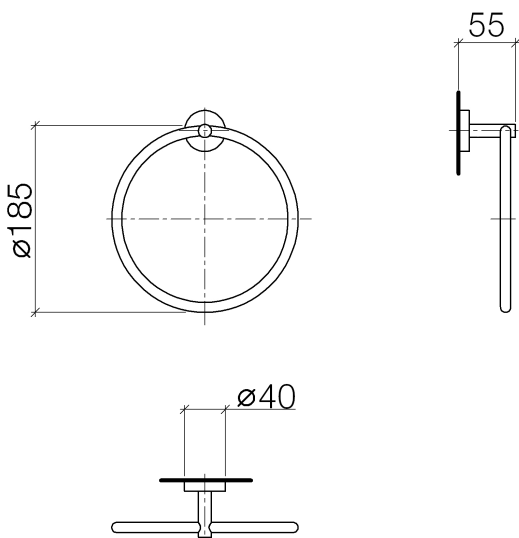

Sink - Lissé

Towel ring round - polished chrome

Article number: 83 200 979-00

- Width 7-1/4"
- Flange diameter 1-5/8"
- 2-1/8" Projection

polished chrome

### Dimensional drawing

All dimensions in mm / inch = mm x 0,0394

Sink - Lissé

Towel ring round - polished chrome

Article number: 83 200 979-00

## Sink - Lissé

Towel ring round - polished chrome

Article number: 83 200 979-00